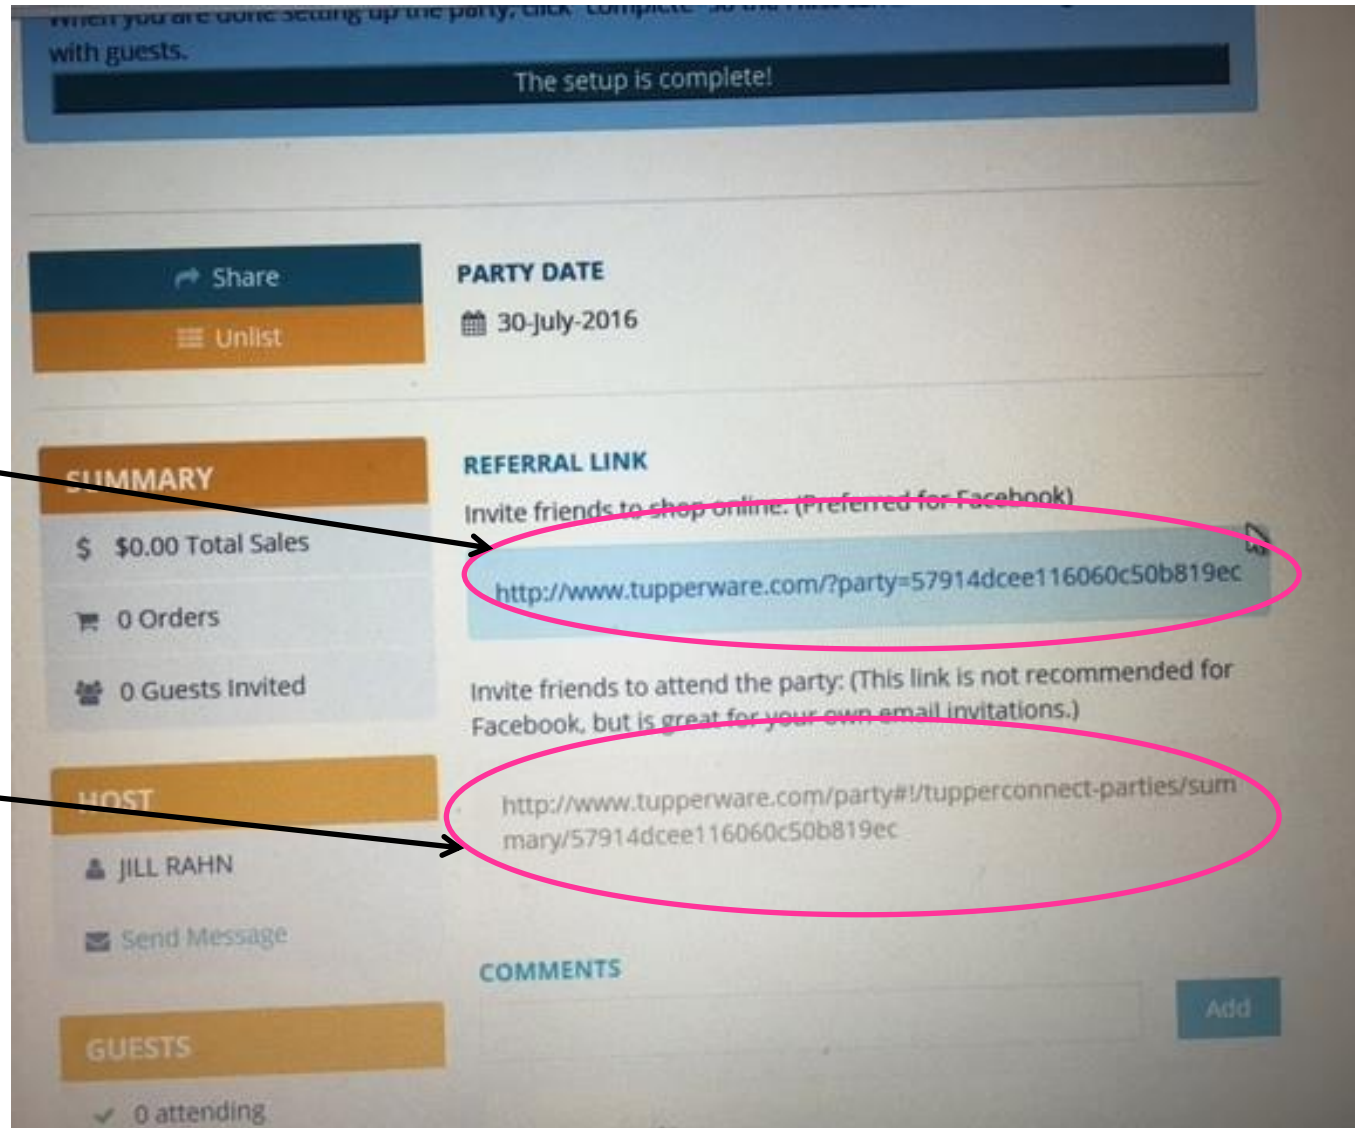

Copy/Paste link to send to Host for Facebook posts

Copy/Paste link to send to Host for Email Invitations